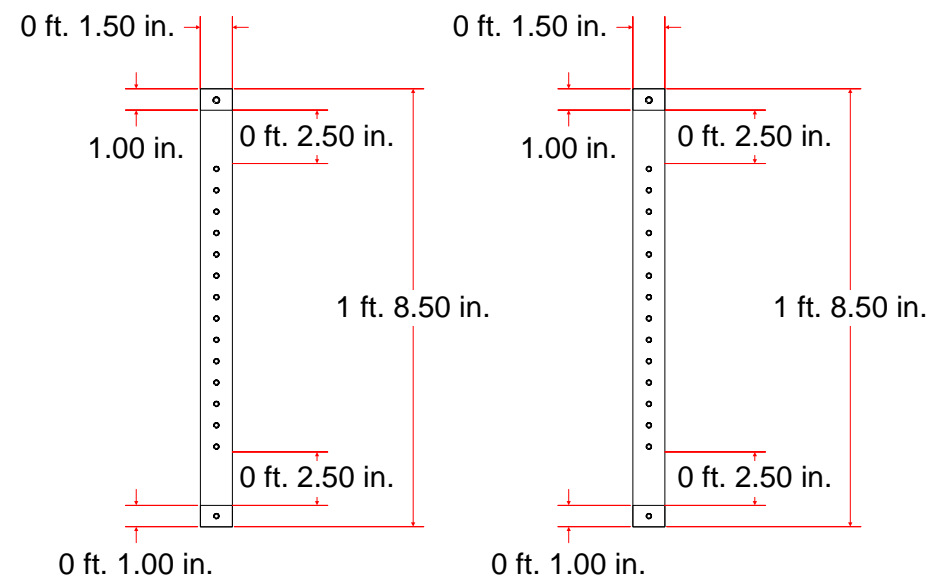

# PB3

Scale: 3" = 1'

WHITEBOARD MOUNT FRONT VIEW

WHITEBOARD MOUNT SIDE VIEW

275 Billerica Road, Suite 3A  
Chelmsford, MA 01824  
T: 978-692-2430  
F: 978-692-5252