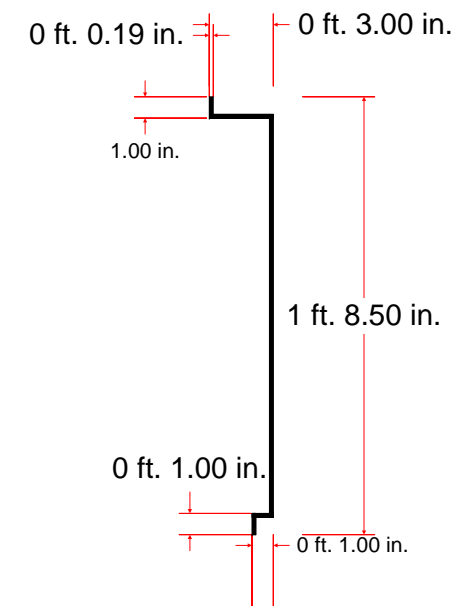

# PB3

Scale: 3" = 1'

WHITEBOARD MOUNT FRONT VIEW

WHITEBOARD MOUNT SIDE VIEW

275 Billerica Road, Suite 3A  
Chelmsford, MA 01824  
T: 978-692-2430  
F: 978-692-5252