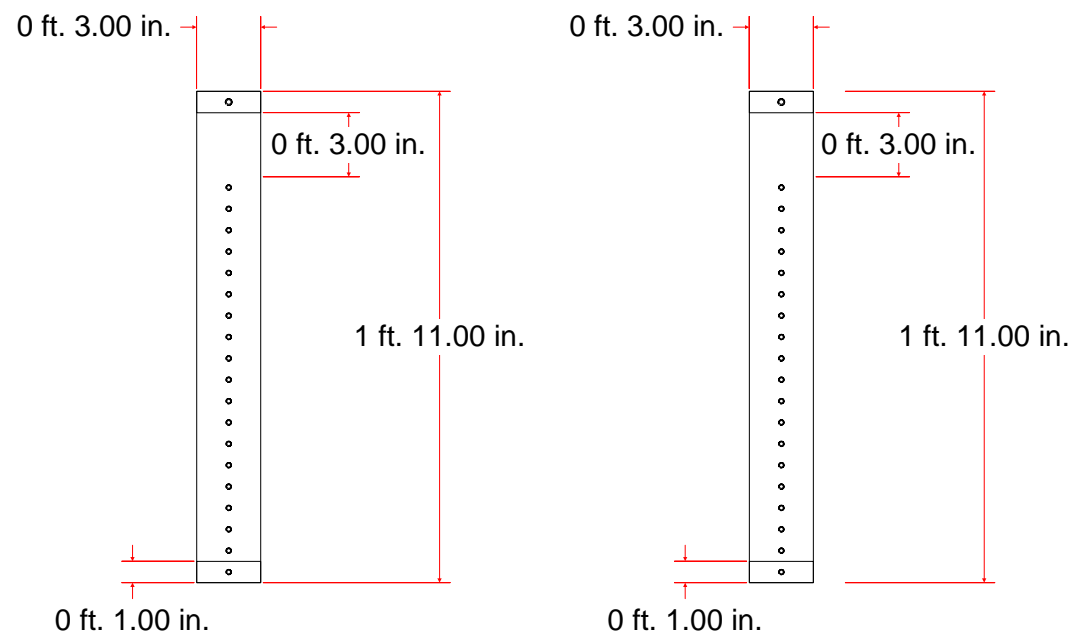

PBA5

Scale: 3" = 1'

WHITEBOARD MOUNT FRONT VIEW

WHITEBOARD MOUNT SIDE VIEW

275 Billerica Road, Suite 3A
Chelmsford, MA 01824
T: 978-692-2430
F: 978-692-5252