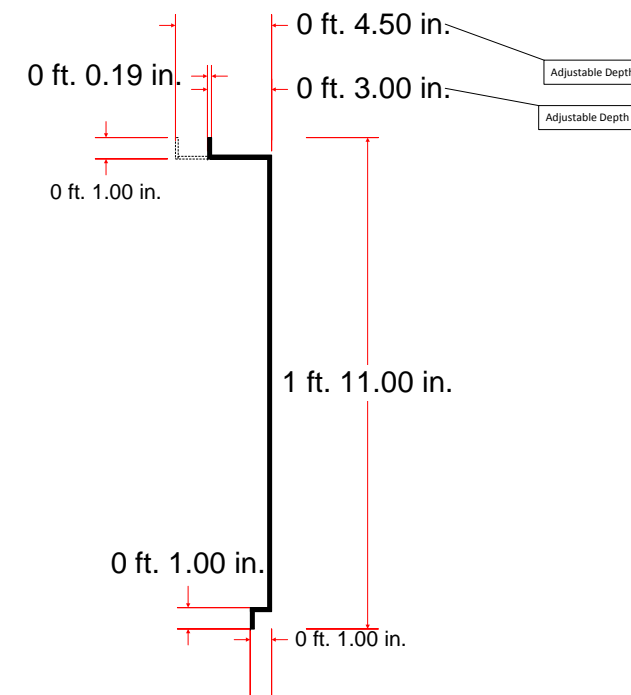

PBA5

Scale: 3" = 1'

WHITEBOARD MOUNT FRONT VIEW

WHITEBOARD MOUNT SIDE VIEW

275 Billerica Road, Suite 3A
Chelmsford, MA 01824
T: 978-692-2430
F: 978-692-5252