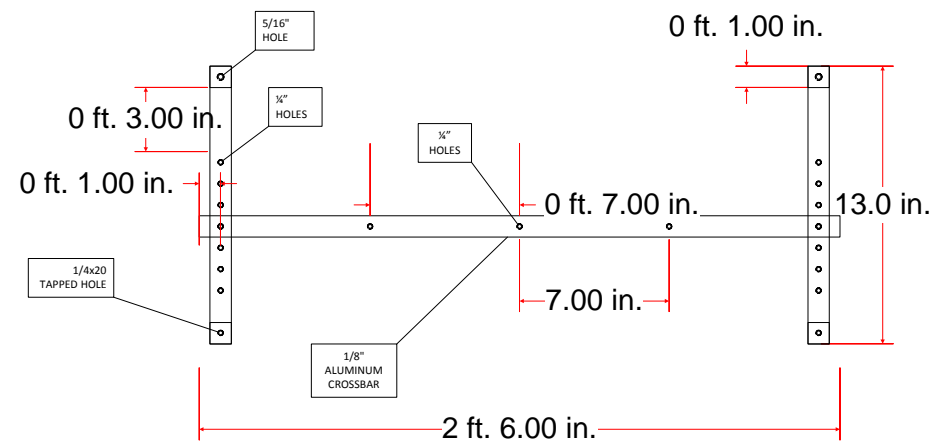

SB3

Scale: 3" = 1'

WHITEBOARD MOUNT FRONT VIEW

WHITEBOARD MOUNT SIDE VIEW

275 Billerica Road, Suite 3A
Chelmsford, MA 01824
T: 978-692-2430
F: 978-692-5252