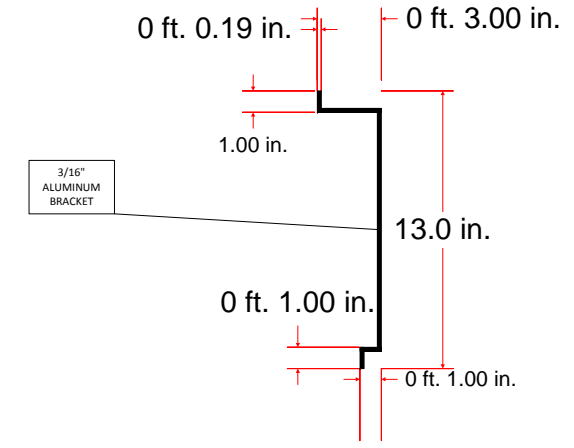

SB3

Scale: 3" = 1'

WHITEBOARD MOUNT FRONT VIEW

WHITEBOARD MOUNT SIDE VIEW

275 Billerica Road, Suite 3A
Chelmsford, MA 01824
T: 978-692-2430
F: 978-692-5252