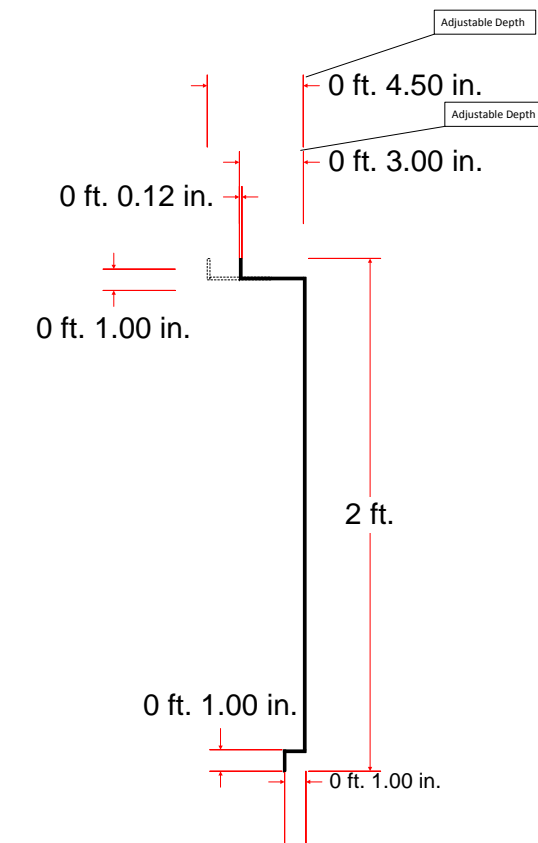

SBA5

Scale: 3" = 1'

WHITEBOARD MOUNT FRONT VIEW

WHITEBOARD MOUNT SIDE VIEW

275 Billerica Road, Suite 3A
Chelmsford, MA 01824
T: 978-692-2430
F: 978-692-5252