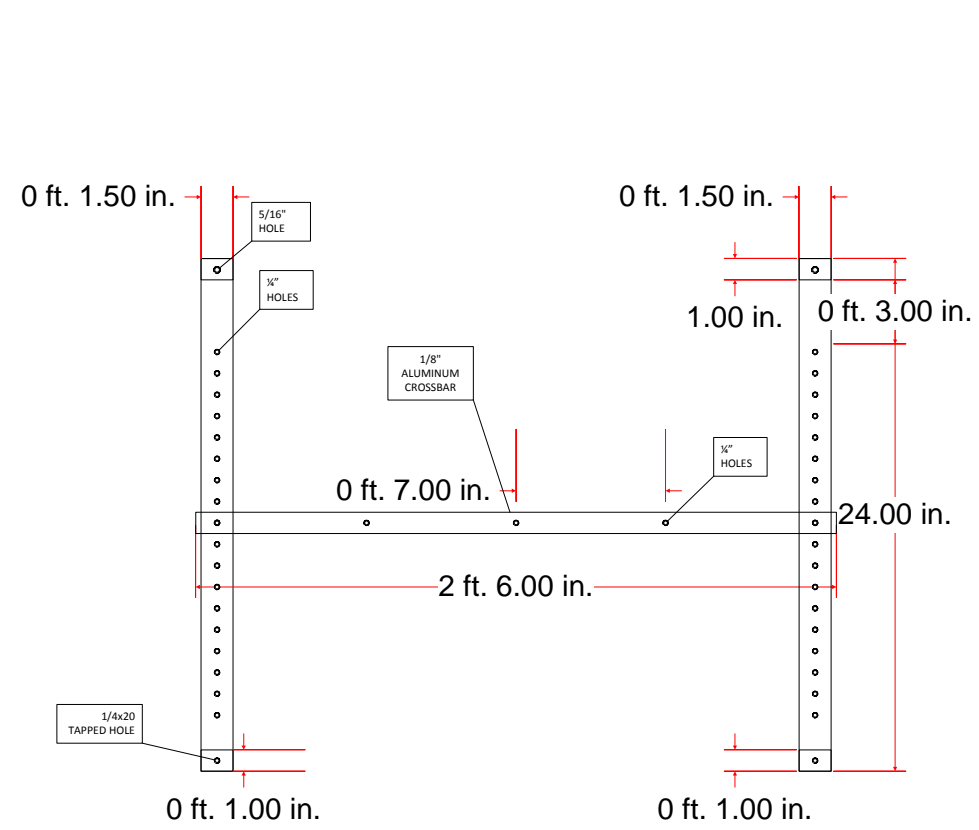

SBA5

Scale: 3" = 1'

WHITEBOARD MOUNT FRONT VIEW

WHITEBOARD MOUNT SIDE VIEW

275 Billerica Road, Suite 3A
Chelmsford, MA 01824
T: 978-692-2430
F: 978-692-5252