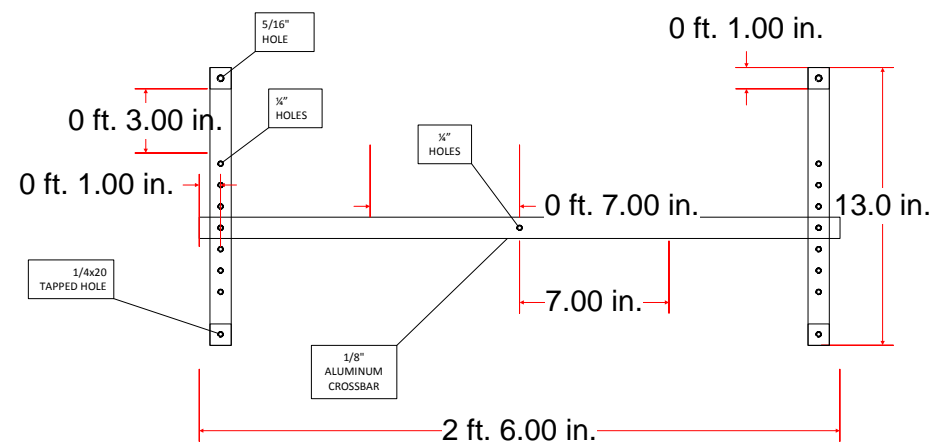

SBG3

Scale: 3" = 1'

PROJECTOR MOUNT FRONT VIEW

PROJECTOR MOUNT SIDE VIEW

PROJECTOR MOUNT BOTTOM VIEW

WRITING SURFACE MOUNT FRONT VIEW

WRITING SURFACE MOUNT SIDE VIEW

275 Billerica Road, Suite 3A
Chelmsford, MA 01824
T: 978-692-2430
F: 978-692-5252