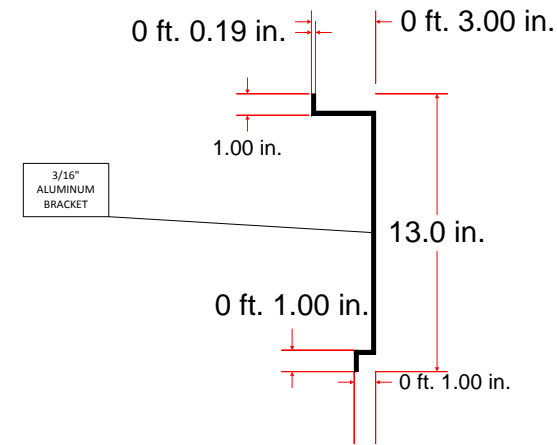

SBG3

Scale: 3" = 1'

PROJECTOR MOUNT FRONT VIEW

PROJECTOR MOUNT SIDE VIEW

PROJECTOR MOUNT BOTTOM VIEW

WRITING SURFACE MOUNT FRONT VIEW

WRITING SURFACE MOUNT SIDE VIEW

275 Billerica Road, Suite 3A
Chelmsford, MA 01824
T: 978-692-2430
F: 978-692-5252