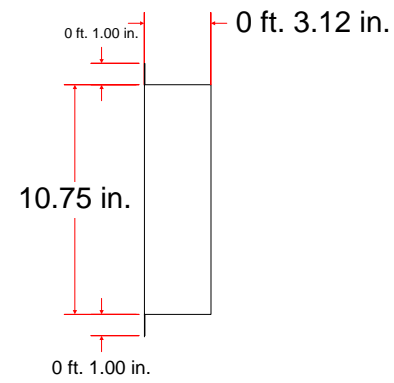

SBG3

Scale: 3" = 1'

PROJECTOR MOUNT FRONT VIEW

PROJECTOR MOUNT SIDE VIEW

PROJECTOR MOUNT BOTTOM VIEW

WRITING SURFACE MOUNT FRONT VIEW

WRITING SURFACE MOUNT SIDE VIEW

275 Billerica Road, Suite 3A
Chelmsford, MA 01824
T: 978-692-2430
F: 978-692-5252