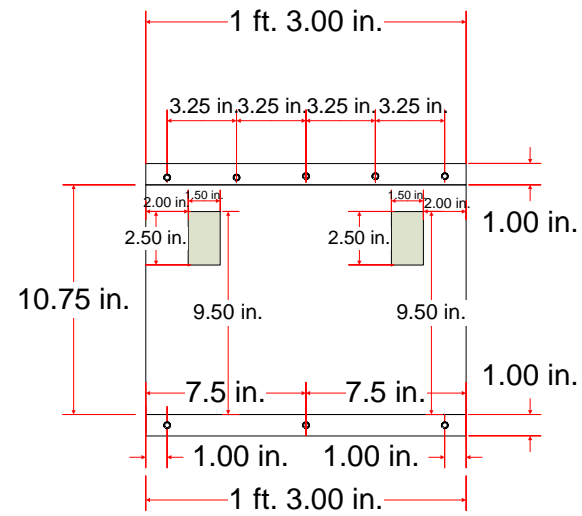

SBG3

Scale: 3" = 1'

PROJECTOR MOUNT FRONT VIEW

PROJECTOR MOUNT SIDE VIEW

PROJECTOR MOUNT BOTTOM VIEW

WRITING SURFACE MOUNT FRONT VIEW

WRITING SURFACE MOUNT SIDE VIEW

275 Billerica Road, Suite 3A
Chelmsford, MA 01824
T: 978-692-2430
F: 978-692-5252