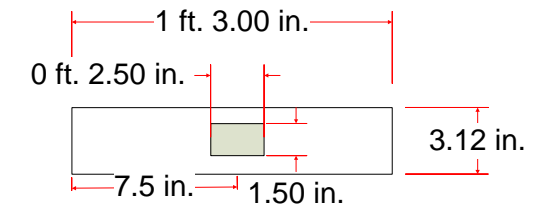

SBG3

Scale: 3" = 1'

PROJECTOR MOUNT FRONT VIEW

PROJECTOR MOUNT SIDE VIEW

PROJECTOR MOUNT BOTTOM VIEW

WRITING SURFACE MOUNT FRONT VIEW

WRITING SURFACE MOUNT SIDE VIEW

275 Billerica Road, Suite 3A
Chelmsford, MA 01824
T: 978-692-2430
F: 978-692-5252