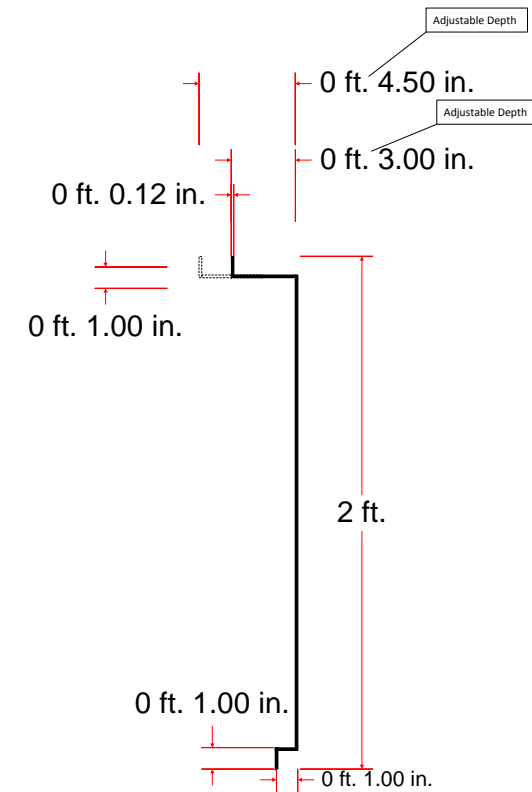

SBG5

Scale: 3" = 1"

PROJECTOR MOUNT TOP VIEW
BASE PLATE

PROJECTOR MOUNT TOP VIEW
PLATE HANGER

PROJECTOR MOUNT SIDE VIEW
BASE PLATE

PROJECTOR MOUNT SIDE VIEW
PLATE HANGER

PROJECTOR MOUNT FRONT VIEW

PROJECTOR MOUNT BOTTOM VIEW

WHITEBOARD MOUNT FRONT VIEW

WRITING SURFACE MOUNT SIDE VIEW

275 Billerica Road, Suite 3A
Chelmsford, MA 01824
T: 978-692-2430
F: 978-692-5252