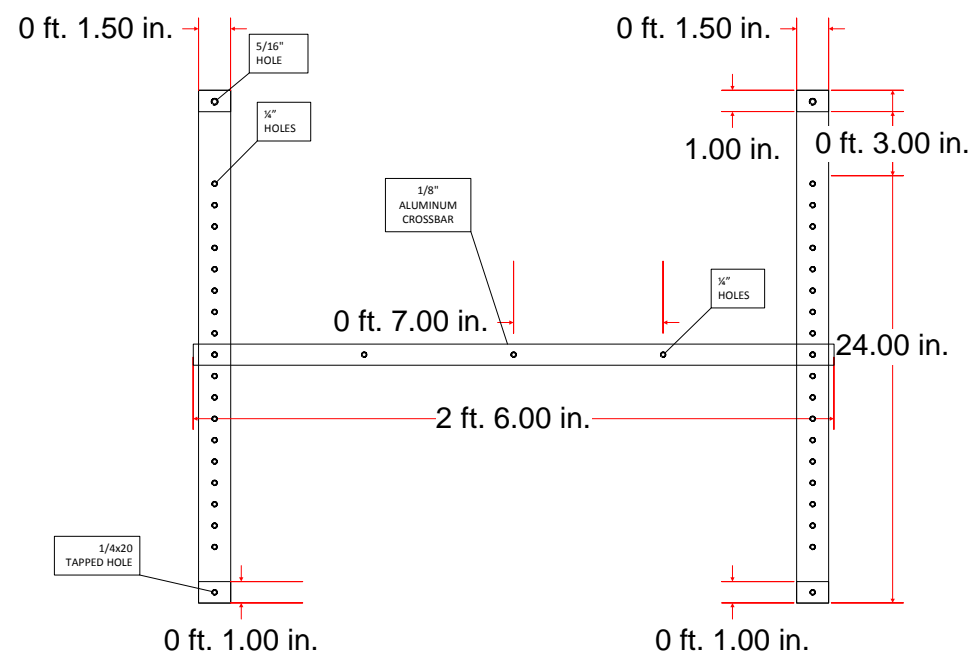

SBG5

Scale: 3" = 1"

PROJECTOR MOUNT TOP VIEW
BASE PLATE

PROJECTOR MOUNT TOP VIEW
PLATE HANGER

PROJECTOR MOUNT SIDE VIEW
BASE PLATE

PROJECTOR MOUNT SIDE VIEW
PLATE HANGER

PROJECTOR MOUNT FRONT VIEW

PROJECTOR MOUNT BOTTOM VIEW

WHITEBOARD MOUNT FRONT VIEW

WRITING SURFACE MOUNT SIDE VIEW

275 Billerica Road, Suite 3A
Chelmsford, MA 01824
T: 978-692-2430
F: 978-692-5252