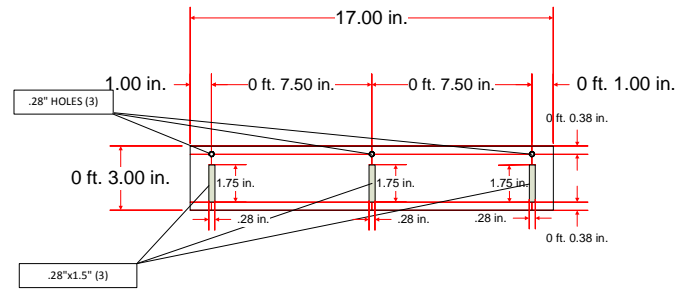

SBG5

Scale: 3" = 1"

PROJECTOR MOUNT TOP VIEW
BASE PLATE

PROJECTOR MOUNT TOP VIEW
PLATE HANGER

PROJECTOR MOUNT SIDE VIEW
BASE PLATE

PROJECTOR MOUNT SIDE VIEW
PLATE HANGER

PROJECTOR MOUNT FRONT VIEW

PROJECTOR MOUNT BOTTOM VIEW