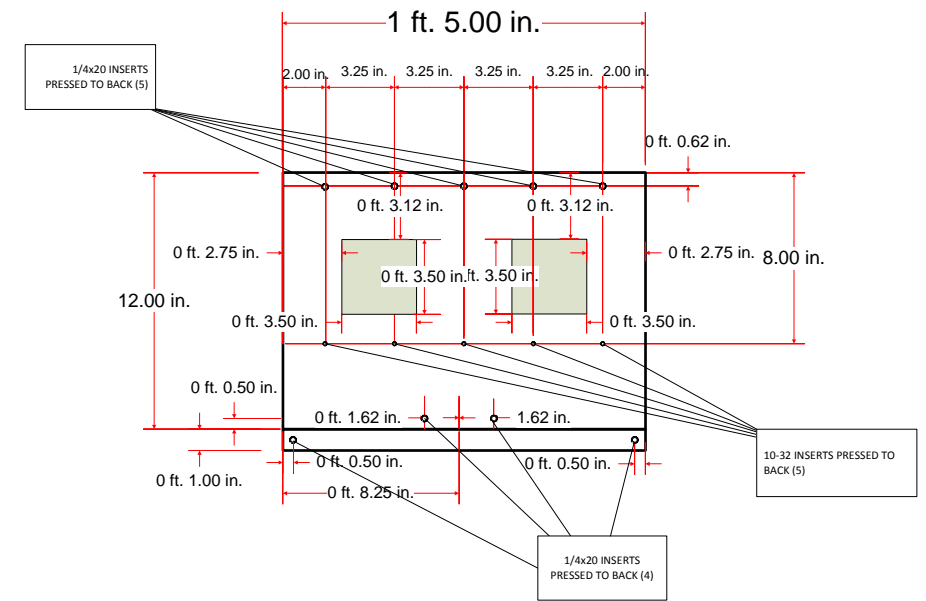

SBG5

Scale: 3" = 1"

PROJECTOR MOUNT TOP VIEW
BASE PLATE

PROJECTOR MOUNT TOP VIEW
PLATE HANGER

PROJECTOR MOUNT SIDE VIEW
BASE PLATE

PROJECTOR MOUNT SIDE VIEW
PLATE HANGER

PROJECTOR MOUNT FRONT VIEW

PROJECTOR MOUNT BOTTOM VIEW

WHITEBOARD MOUNT FRONT VIEW

WRITING SURFACE MOUNT SIDE VIEW

275 Billerica Road, Suite 3A
Chelmsford, MA 01824
T: 978-692-2430
F: 978-692-5252