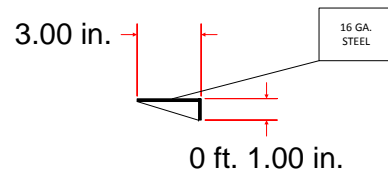

SBG5

Scale: 3" = 1"

PROJECTOR MOUNT TOP VIEW
BASE PLATE

PROJECTOR MOUNT TOP VIEW
PLATE HANGER

PROJECTOR MOUNT SIDE VIEW
BASE PLATE

PROJECTOR MOUNT SIDE VIEW
PLATE HANGER

PROJECTOR MOUNT FRONT VIEW

PROJECTOR MOUNT BOTTOM VIEW