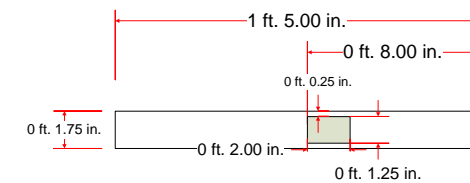

SBG5

Scale: 3" = 1"

PROJECTOR MOUNT TOP VIEW
BASE PLATE

PROJECTOR MOUNT TOP VIEW
PLATE HANGER

PROJECTOR MOUNT SIDE VIEW
BASE PLATE

PROJECTOR MOUNT SIDE VIEW
PLATE HANGER

PROJECTOR MOUNT FRONT VIEW

PROJECTOR MOUNT BOTTOM VIEW