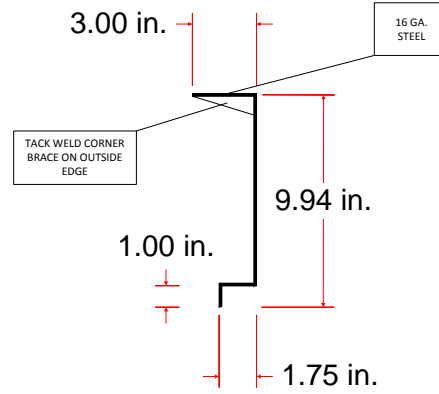

SBG5

Scale: 3" = 1"

PROJECTOR MOUNT TOP VIEW
BASE PLATE

PROJECTOR MOUNT TOP VIEW
PLATE HANGER

PROJECTOR MOUNT SIDE VIEW
BASE PLATE

PROJECTOR MOUNT SIDE VIEW
PLATE HANGER

PROJECTOR MOUNT FRONT VIEW

PROJECTOR MOUNT BOTTOM VIEW