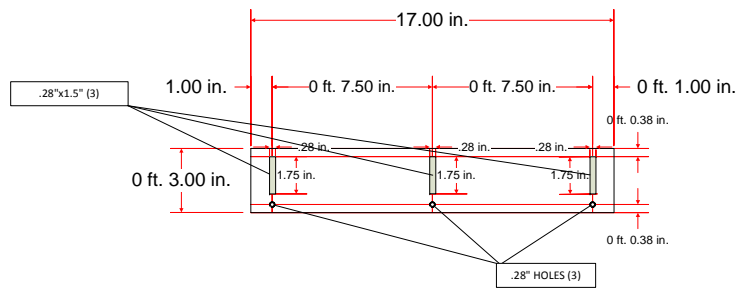

SBG5

Scale: 3" = 1"

PROJECTOR MOUNT TOP VIEW
BASE PLATE

PROJECTOR MOUNT TOP VIEW
PLATE HANGER

PROJECTOR MOUNT SIDE VIEW
BASE PLATE

PROJECTOR MOUNT SIDE VIEW
PLATE HANGER

PROJECTOR MOUNT FRONT VIEW

PROJECTOR MOUNT BOTTOM VIEW